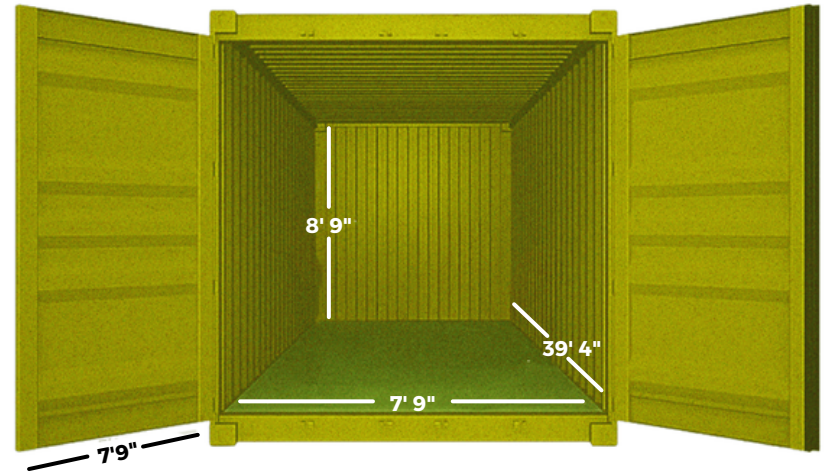

DIMENSIONS OF A **40 FT** HIGH CUBE CONTAINER

External Length	External Height	External Width	Internal Length	Internal Height	Internal Width	Door Width	Door Height	Tare Weight
40ft	9ft. 6in.	8ft	39ft 4in	8ft. 9in.	7ft 9in	7ft 9in	8ft 6in	8,068lbs