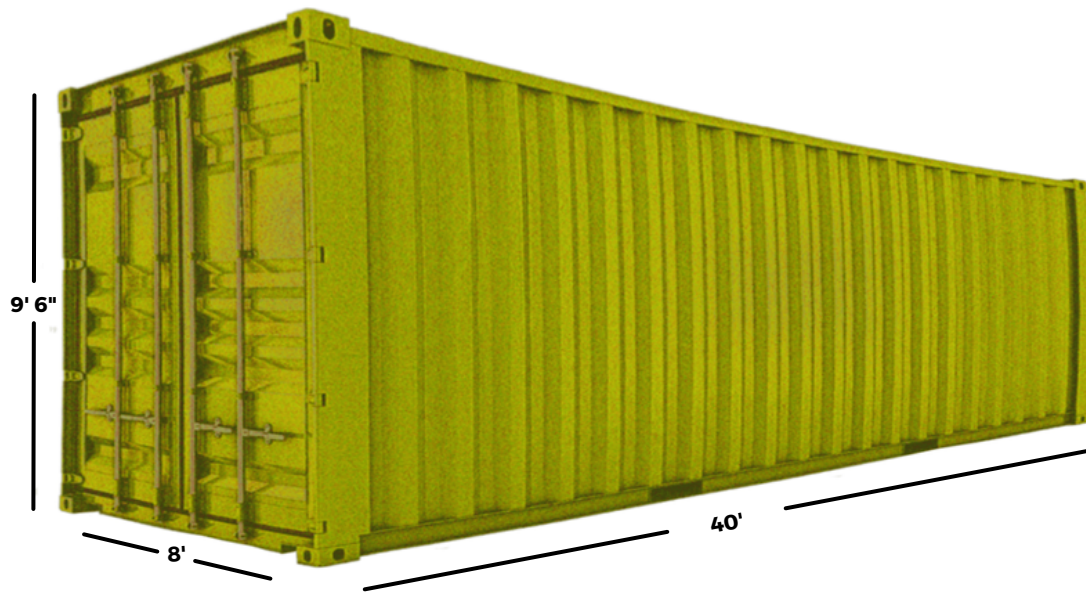

DIMENSIONS OF A **40 FT** HIGH CUBE CONTAINER

External Length	External Height	External Width	Internal Length	Internal Height	Internal Width	Door Width	Door Height	Tare Weight
40ft	9ft. 6in.	8ft	39ft 4in	8ft. 9in.	7ft 9in	7ft 9in	8ft 6in	8,068lbs